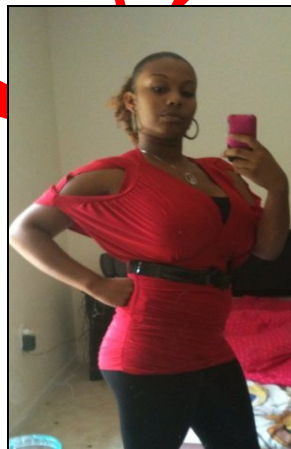

MISSING JUVENILE

Caroline Davis, 16 years old
5'-05" tall, 150 pounds
Last seen wearing a red shirt,
Black shorts and yellow flip-flops

Sgt. James McQuaig, Public Information Officer
Office-(850) 922-0732 Fax-(850) 410-2960
McQuaigJ@leoncountyfl.gov