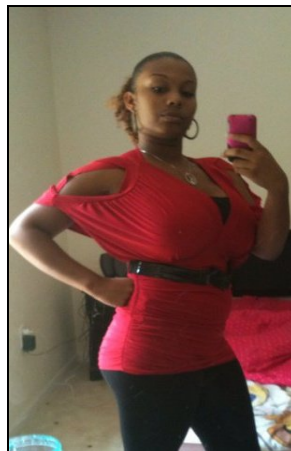

LEON COUNTY SHERIFF'S OFFICE

RELEASE OF PUBLIC INFORMATION

Larry Campbell, Sheriff

Leon County Sheriff's Office
2825 Municipal Way Tallahassee, FL 32304
(850) 922-3300
www.leoncountytso.com

DATE: **6/3/2011**

Deputies Searching for Missing Juvenile

The Leon County Sheriff's Office is requesting assistance in locating 16 year old Caroline Davis. Davis was last seen leaving the area of the 1400 block of Russell Street at approximately 3:30 a.m. on June 3, 2011. Davis is 5'-05" tall and weighs approximately 150 pounds. She has two tone brown hair and brown eyes. Davis was last seen wearing a red shirt, black shorts and yellow flip-flops.

Deputies believe Davis voluntarily left her residence but are concerned about her welfare based on text messages Davis sent to an acquaintance at approximately 1:30 p.m. Davis is possibly in the south western Tallahassee area.

Anyone with information on the location of Caroline Davis is asked to contact the Leon County Sheriff's Office at (850) 922-3300.

MISSING JUVENILE

Caroline Davis, 16 years old
5'-05" tall, 150 pounds
Last seen wearing a red shirt,
Black shorts and yellow flip-flops